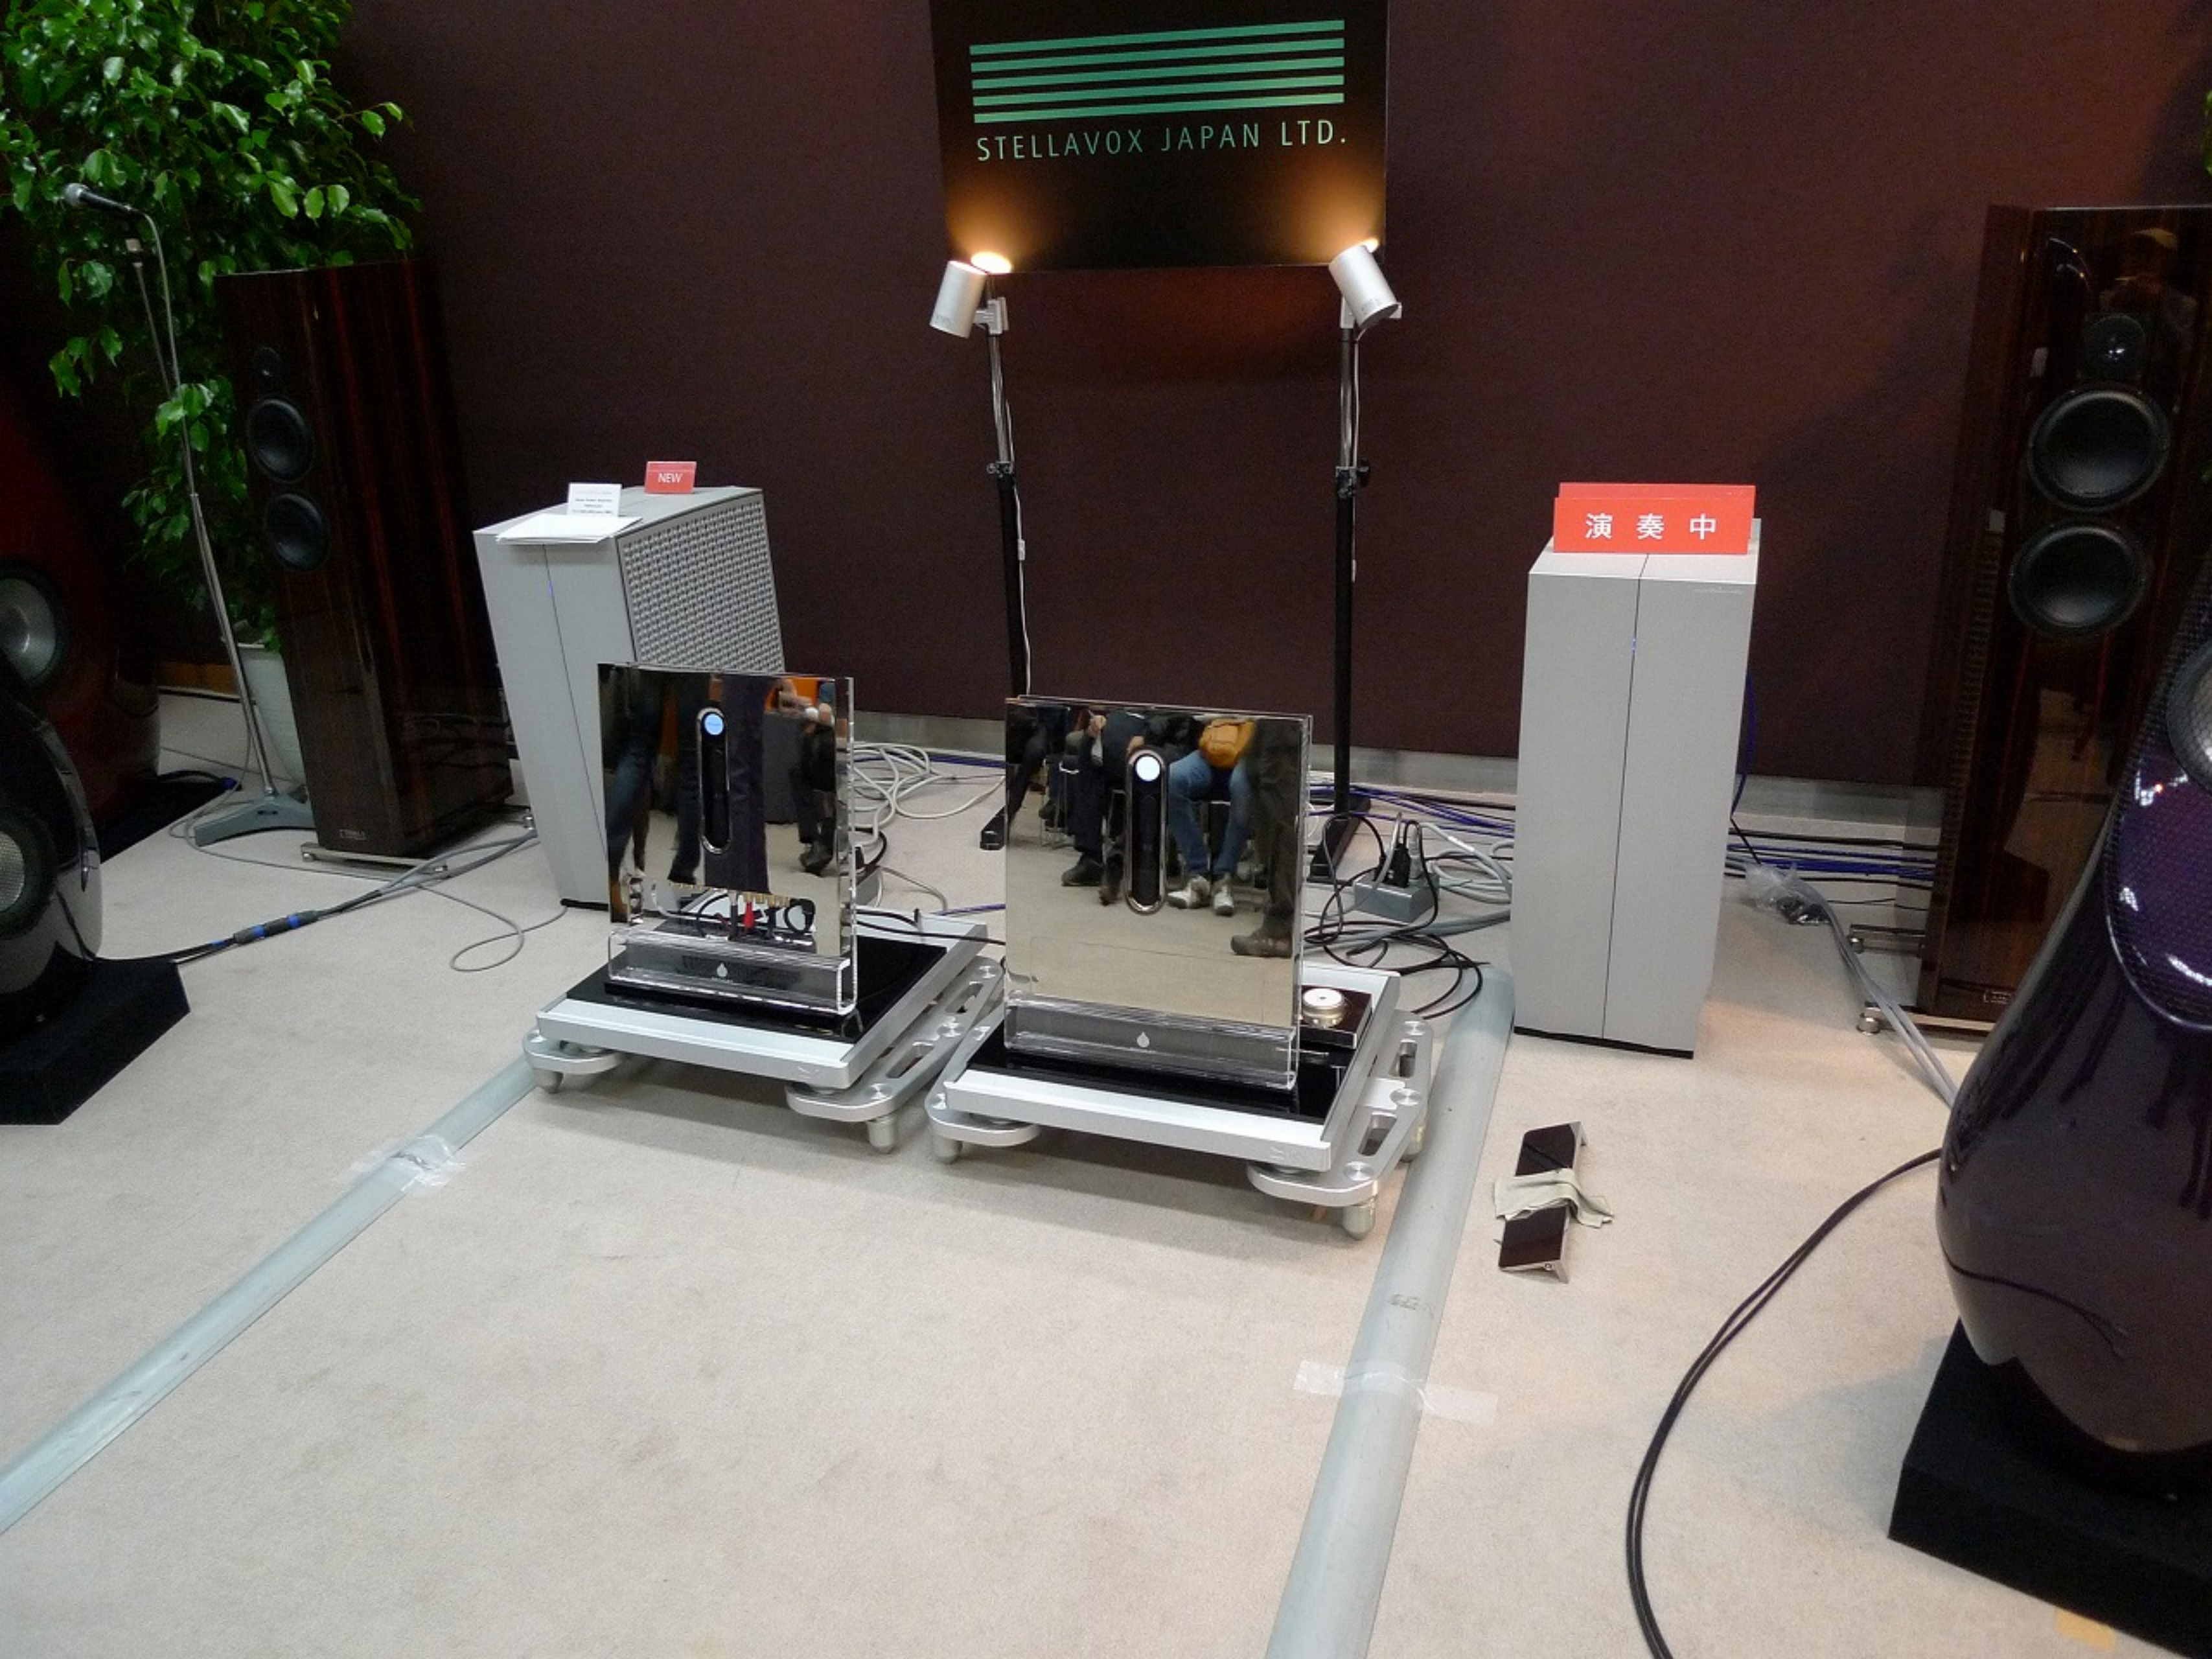

ESOTERIC
G-02
Master Clock Generator
参考出品

NEW

HORIZONTAL[®] 51 
by finite elemente

STELLAVOX JAPAN LTD.

NEW

演奏中

NEW

NEW! Headphones
with remote control
and microphone
#1001783